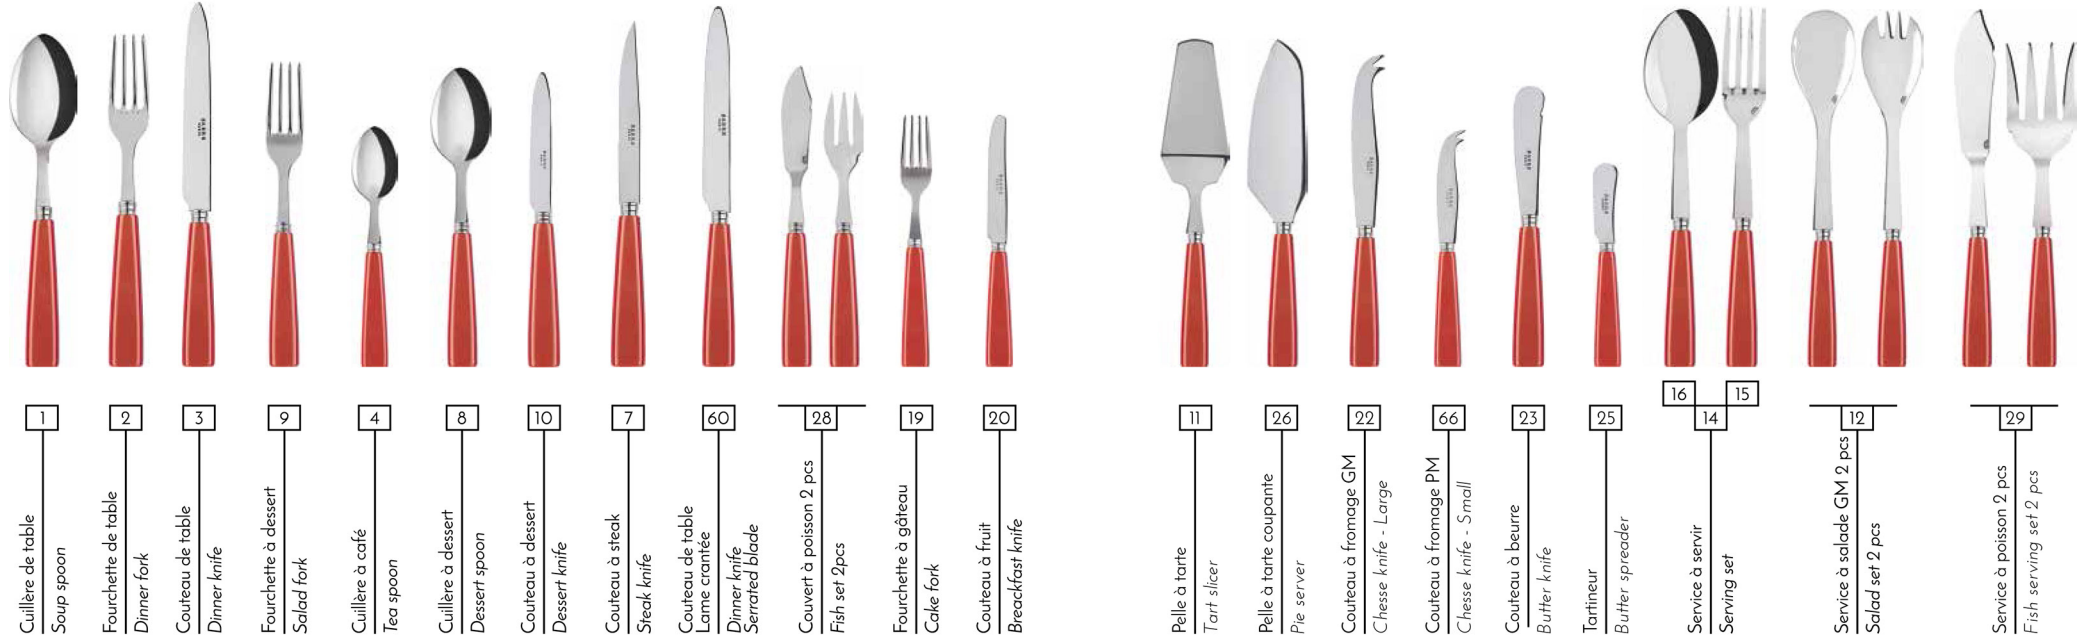

Full Range of Sabre Cutlery

For enquiries please contact us by email or phone

01494 677 665 - extension 1
customers@davidshuttle.com

5 pièces - 5 pieces